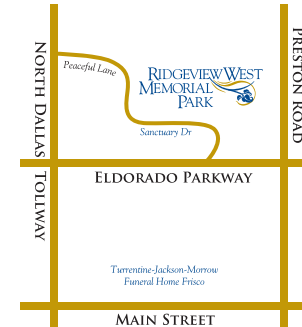

RIDGEVIEW WEST MEMORIAL PARK

TURRENTINE-JACKSON-MORROW

Funeral Homes & Memorial Parks

Ridgeview West Memorial Park is a spacious perpetual care park located within the Frisco city limits, convenient to the Dallas North Tollway, the 380 corridor, and Denton and Collin counties. Key features of the park include:

- A generous 49 acres, beautifully and professionally maintained
- Standard lawn burial spaces, private and family estates, and columbarium are available
- The park can accommodate your choice of flat bronze markers, upright granite monuments, and statuary
- The park encompasses the historic Bethel Cemetery, dating back to 1850
- The park is conveniently located near our Turrentine-Jackson-Morrow funeral home in Frisco
- Family owned and operated, serving North Texas families for over 70 years

12130 Peaceful Lane
Frisco, TX
972-335-2444
www.TJMfuneral.com