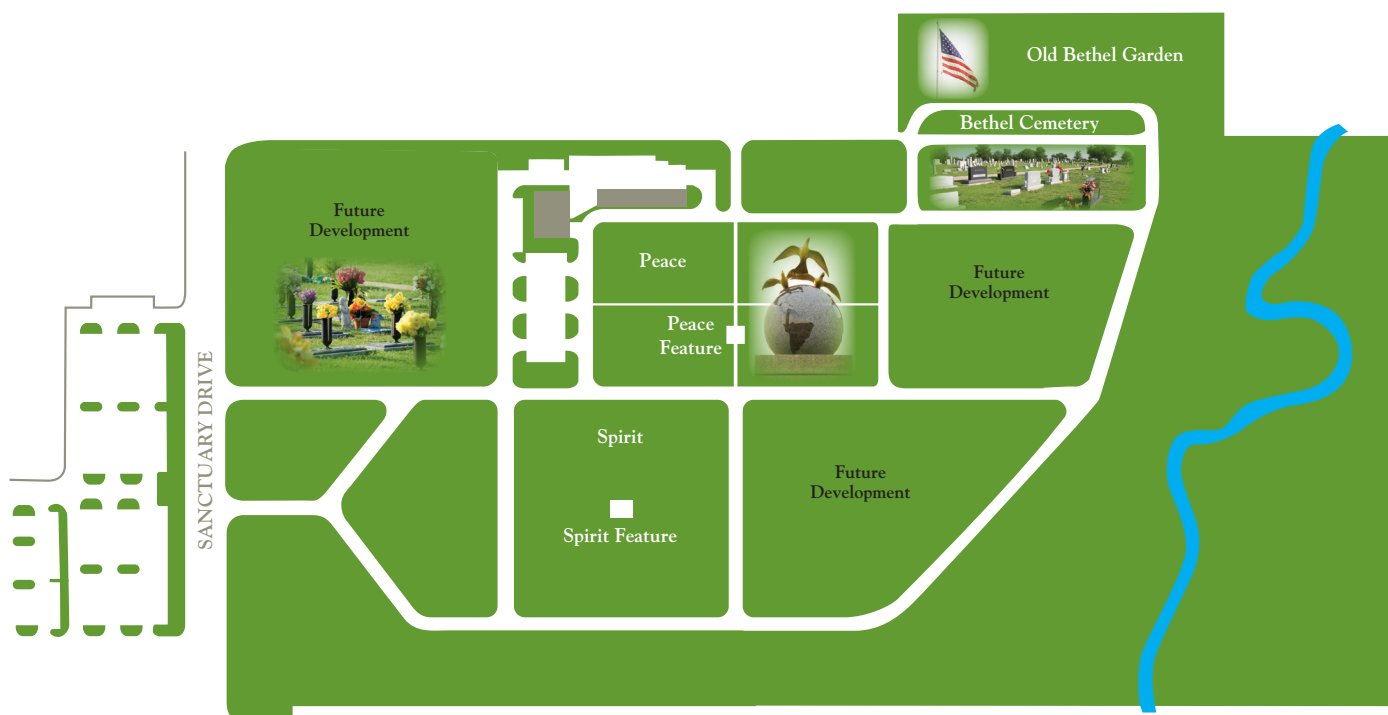

For your convenience, we also have memorial parks available in McKinney/Allen/Plano and Greenville. Please contact us for more information.