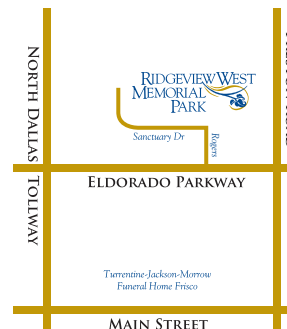

RIDGEVIEW WEST MEMORIAL PARK

TURRENTINE-JACKSON-MORROW

Funeral Homes & Memorial Parks

Ridgeview West Memorial Park is a spacious perpetual care park located within the Frisco city limits, convenient to the Dallas North Tollway, the 380 corridor, and Denton and Collin counties. Key features of the park include:

- A generous 49 acres, beautifully and professionally maintained
- Standard lawn burial spaces, private and family estates, and columbarium are available
- The park can accommodate your choice of flat bronze markers, upright granite monuments, and statuary
- The park encompasses the historic Bethel Cemetery, dating back to 1850
- The park is conveniently located near our Turrentine-Jackson-Morrow funeral home in Frisco
- Family owned and operated, serving North Texas families for over 70 years